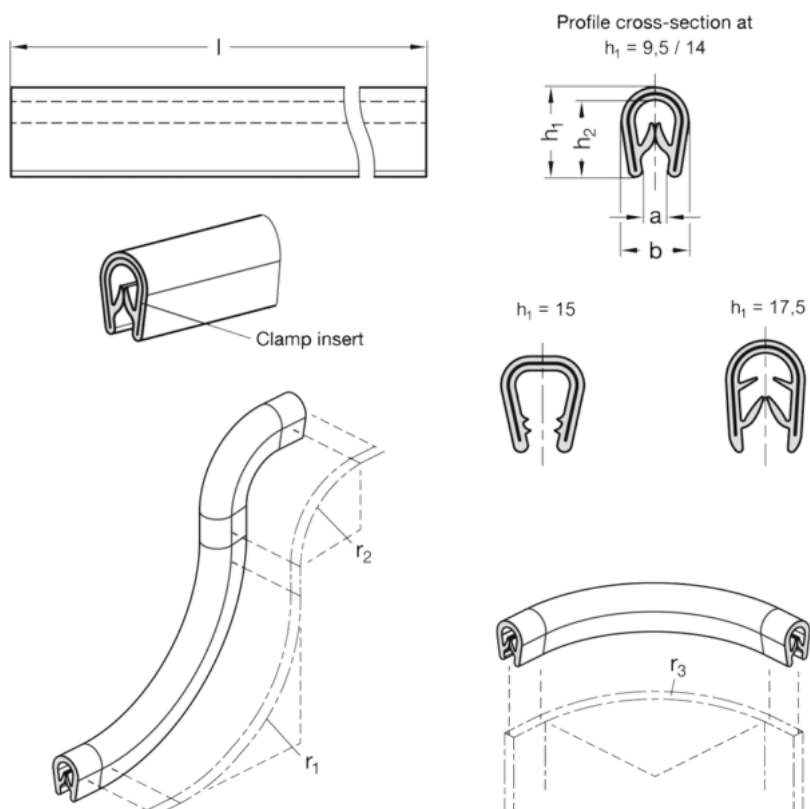

Article number: 20218414SW50

Description: E+G edge protection profile GN 2184-14-SW-50

Measures

a = 1 - 4

b = 10.5

cl = 50

h1 = 14

h2 = 12

r1 = 25

r2 = 25

r3 = 25

Weight in (g) = 7900